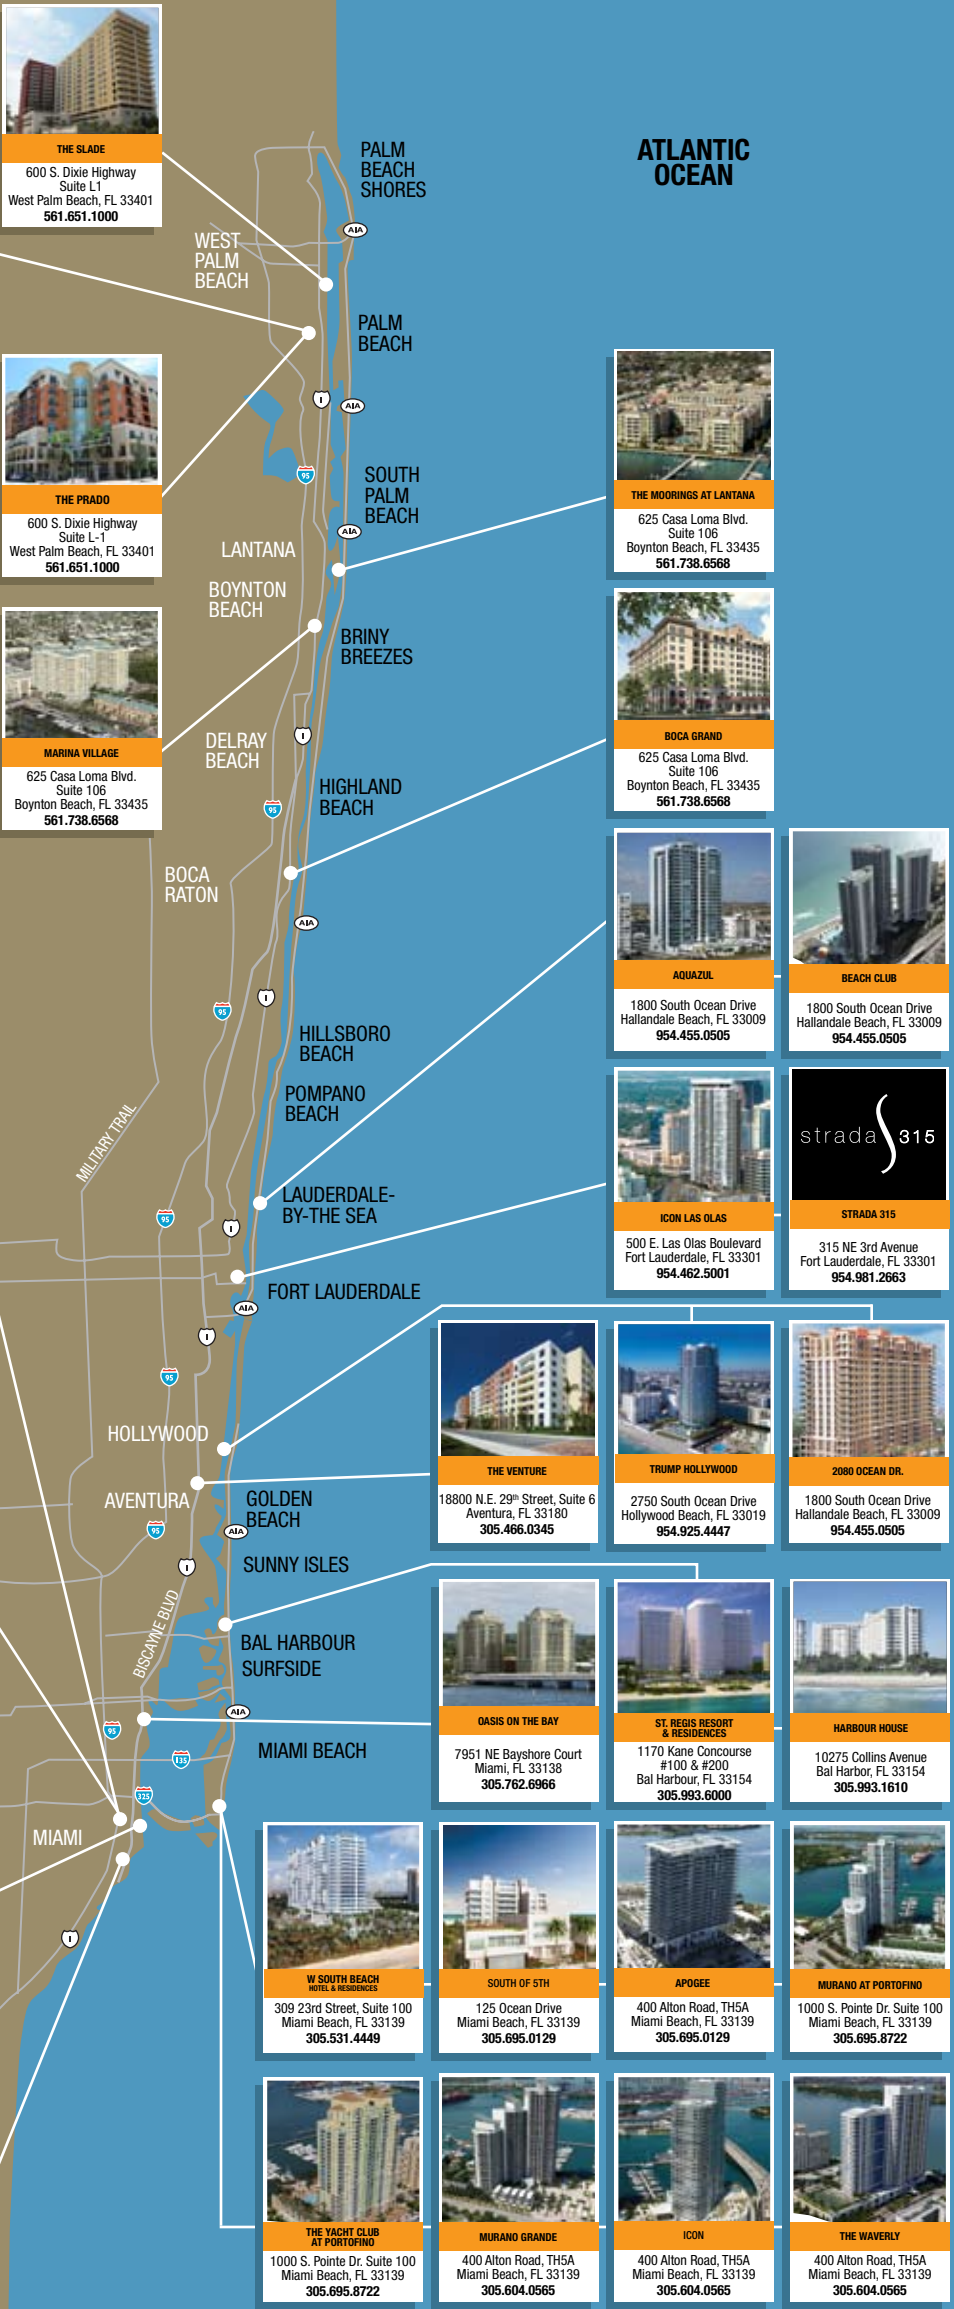

Real Experience. Real Service. Real Results.

BUY. SELL. LEASE. RCRS.NET

Related Cervera Realty Services

South Beach • Bal Harbour • Downtown • Brickell • Aventura
Hollywood Beach • Fort Lauderdale • West Palm Beach